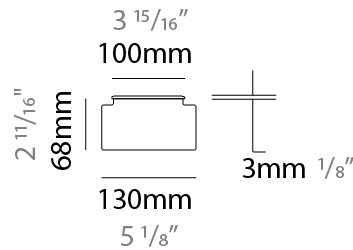

ELECTRICAL

Lamp Type: LED
Input Wattage (W): 21
Total Output Wattage (W): 18 / RGBW 35W
Dimming: Non-Dimmable
Control Gear: DMX
Driver Included: Yes (excluding RGBW)
Driver Location: Integrated / RGBW - Remote
Driver Type: White LED - Constant Voltage - 120Vac
Driver Class: Class 2
Input Voltage (V): 120 - 277
Output Voltage (V): 24
Constant Current (MA): RGBW 500
Upon Request: Remote: DMX / Non-dimming 120/277Vac / 0-10Vdc dimming / Phase dimming @120Vac only

LED

Number of LEDs: 18 / RGBW 24
Color Temperature (°K): 3000 / 4000 / RGBW
Max. Delivered Lumen (lm): 1540 - 1600
Nominal Lumen (lm): 2520 / 2610
CRI: >80 CRI
Lamp Life (hrs): 60000

OPTICAL

Optic°: 12 / 26 / 40 / Elliptical

RATINGS AND CERTIFICATIONS

Certified By: Certified for North American Standards

IP Rating: IP67
© 2024, T 1800-388-3382, F 416-247-9319, www.zaneen.com

For international specifications by adding 'INT' at the end of the existing Model #. For assistance on 'custom' specifications, contact zteam@zaneen.com.
To get the best product, we reserve the right to change specifications or materials without notice. The most recent specification sheets are found at zaneen.com