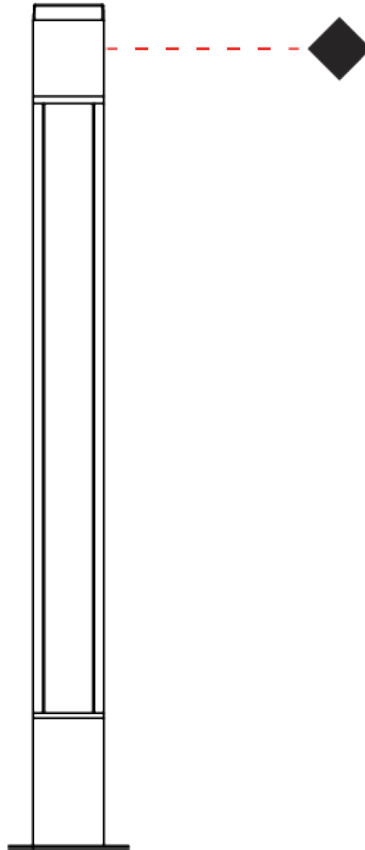

TETRA PARCO POST

E9B135-

PROJECT _____

TYPE _____

SPECIFIER _____

QUANTITY _____

DATE _____