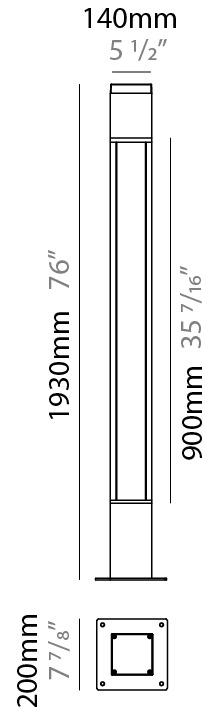

GENERAL

Series: Tetra
Subseries: Tetra Parco
Brand: Platek
Division: Exterior
Mounting Type: Post
Mounting Location: Above Ground
Subcategory: Pedestrian

PHYSICAL

Shape: Rectangle
Length (mm): 140
Length (in): 5 1/2
Width (mm): 140
Width (in): 5 1/2
Height (mm): 1930
Height (in): 76
Light Distribution: Direct
Screws: A4 stainless steel
Diffuser: Clear tempered glass
Fixture Finish: [BLK](#) / [WHI](#) / [GRY](#) / [COR](#) / [ANT](#) / [BRZ](#)
Fixture Material: Extruded Aluminum

ELECTRICAL

Lamp Type: LED
Input Wattage (W): 28
Total Output Wattage (W): 24
Dimming: Non-Dimming / Phase Dimming (120vac Only)
Driver Included: Yes
Driver Location: Integrated
Driver Type: Constant Current - 120 / 277 Vac
Driver Class: Class 2
Input Voltage (V): 120 - 277
Constant Current (MA): 700
Upon Request: (Not included - see components [IP65 or higher enclosure to be supplied by others]) Remote: 0-10Vdc dimming / Non-dimming 120/277Vac

LED

Color Temperature (°K): [3000](#) / [4000](#)
Max. Delivered Lumen (lm): 1620 / 1685
Nominal Lumen (lm): 3685 / 3830
CRI: >80 CRI
Lamp Life (hrs): 60000

OPTICAL

RATINGS AND CERTIFICATIONS

Certified By: Certified for North American Standards
IP rating: IP65
IK Rating: IK10
Bug Rating: B1 U0 G1

PROJECT
TYPE
SPECIFIER
QUANTITY
DATE