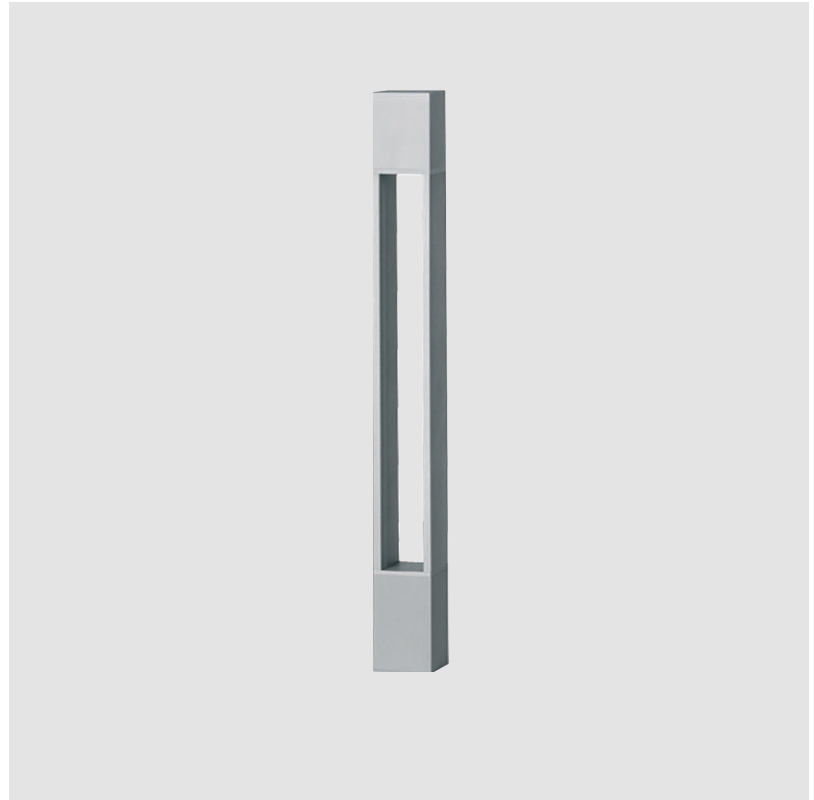

1. To build a product code in our configurator select the specify button on the base model # product page
2. To build a manual product code on this datasheet choose from the options listed below in blue font and add the suffix to the base model #

GENERAL

Series: Tetra
Subseries: Tetra Parco
Brand: Platek
Division: Exterior
Mounting Type: Post
Mounting Location: Above Ground
Subcategory: Bollard

PHYSICAL

Shape: Rectangle
Length (mm): 140
Length (in): 5 1/2
Width (mm): 140
Width (in): 5 1/2
Height (mm): 1330
Height (in): 52 3/8
Light Distribution: Direct
Weight (kg): 12
Weight (lbs): 26.46
Screws: A4 stainless steel
Diffuser: Clear tempered glass
Fixture Finish: [BLK](#) / [WHI](#) / [GRY](#) / [COR](#) / [ANT](#) / [BRZ](#)
Fixture Material: Extruded Aluminum

ELECTRICAL

Lamp Type: LED
Input Wattage (W): 28
Total Output Wattage (W): 24
Dimming: Non-Dimming / Phase Dimming (120vac Only)
Driver Included: Yes
Driver Location: Integrated
Driver Type: Constant Current - 120 / 277Vac
Driver Class: Class 2
Input Voltage (V): 120 - 277
Constant Current (MA): 700
Upon Request: Remote: 0-10Vdc dimming

LED

Color Temperature (°K): [3000](#) / [4000](#)
Max. Delivered Lumen (lm): 1620 / 1685
Nominal Lumen (lm): 3685 / 3830
CRI: >80 CRI
Lamp Life (hrs): 60000

OPTICAL

RATINGS AND CERTIFICATIONS

Certified By: Certified for North American Standards
IP rating: IP65
IK Rating: IK10
Bug Rating: B1 U0 G1

PROJECT
TYPE
SPECIFIER
QUANTITY
DATE