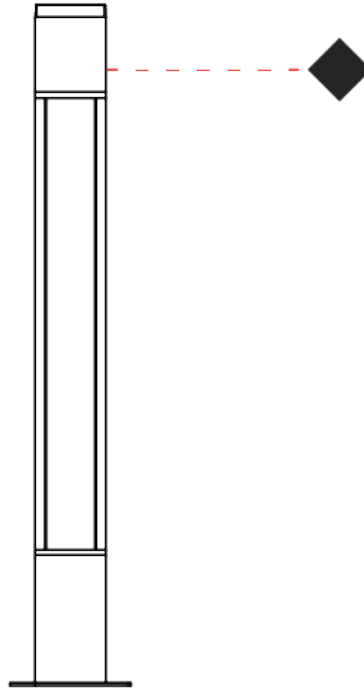

TETRA PARCO POST

E9B134-

PROJECT

TYPE

SPECIFIER

QUANTITY

DATE