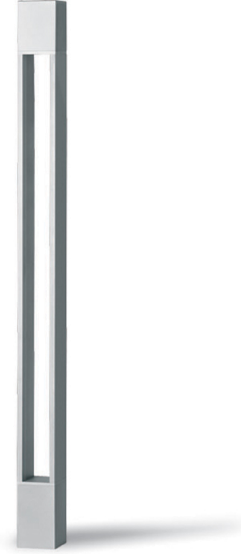

GENERAL

Series: Tetra
Subseries: Tetra Parco
Brand: Platek
Division: Exterior
Mounting Type: Post
Mounting Location: Above Ground
Subcategory: Pedestrian

PHYSICAL

Shape: Rectangle
Length (mm): 140
Length (in): 5 1/2
Width (mm): 140
Width (in): 5 1/2
Height (mm): 1930
Height (in): 76
Light Distribution: Direct
Screws: A4 stainless steel
Diffuser: Clear tempered glass
Fixture Finish: [BLK](#) / [WHI](#) / [GRY](#) / [COR](#) / [ANT](#) / [BRZ](#)
Fixture Material: Extruded Aluminum

ELECTRICAL

Lamp Type: LED
Input Wattage (W): 28
Total Output Wattage (W): 24
Dimming: Non-Dimming / Phase Dimming (120vac Only)
Driver Included: Yes
Driver Location: Integrated
Driver Type: Constant Current - 120 / 277 Vac
Driver Class: Class 2
Input Voltage (V): 120 - 277
Constant Current (MA): 700
Upon Request: (Not included - see components [IP65 or higher enclosure to be supplied by others]) Remote: 0-10Vdc dimming / Non-dimming 120/277Vac

LED

Color Temperature (°K): [3000](#) / [4000](#)
Max. Delivered Lumen (lm): 1620 / 1685
Nominal Lumen (lm): 3685 / 3830
CRI: >80 CRI
Lamp Life (hrs): 60000

OPTICAL

RATINGS AND CERTIFICATIONS

Certified By: Certified for North American Standards
IP rating: IP65
IK Rating: IK10
Bug Rating: B1 U0 G1

PROJECT
TYPE
SPECIFIER
QUANTITY
DATE